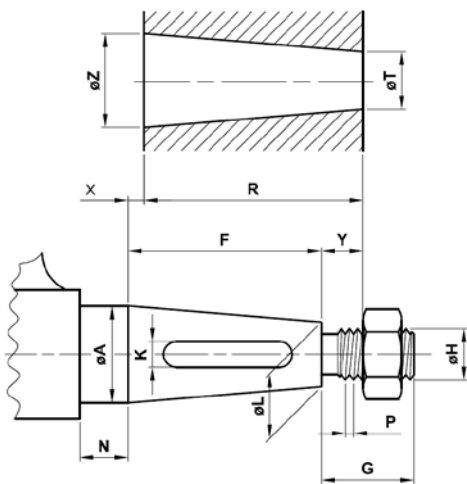

1. CLIENT

Name Phone Email

2. VESSEL

Model Weight Waterline Length

3. ENGINE

Engine model Maximum Power
 Engine Max RPM Reduction Ratio Propeller Max RPM

4. EXISTING PROPELLER (if present)

Diameter Pitch
 Type: fixec feathering folding 2 blades 3 blades 4 blades 5 blades
 Eventual problems with the existing propeller

5. REQUESTED MAX PROP PROPELLER

Diameter 2 blades 3 blades 4 blades 5 blades
 Coupling taper Saildrive
 Direction of rotation left-hand right-hand

6. TAPERED SHAFT DIMENSIONS

$\phi A =$ $G =$
 $F =$ $N =$
 $\phi L =$ $\phi H =$
 $K =$ $P =$
 Taper = 1 : $\frac{F}{A - L}$ ISO standard 1 : 10
 English standard 1 : 12
 SAE standard 1 : 16
 Special 1 :