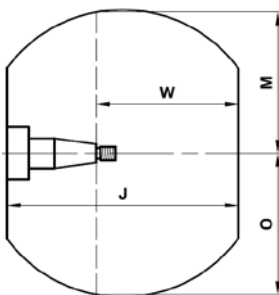

7. SPACE AVAILABLE

$M =$
 $O =$
 $W =$
 $J =$

rev. 03/10/23

MAX PROP SRL

Viale Carlo Espinasse, 101 - 20156 Milano - Italy | www.maxprop.it | info@maxprop.it
Tel. +39 02.33.40.43.25 - Fax +39 02.38.000.791 | P.IVA 07610270154