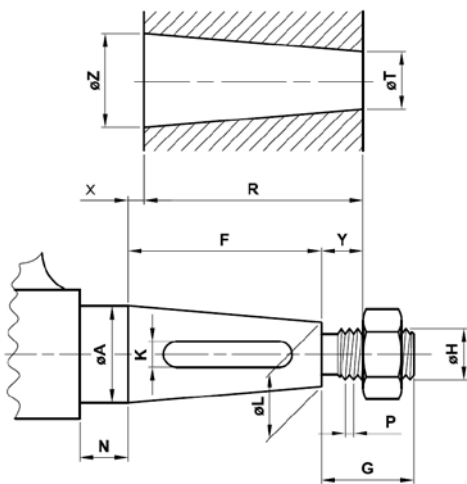

(★) LOWER KEYWAY. THE MAXIMUM PROPELLER DIAMETER ALLOWED WITH LOWER KEYWAY IS 2" LESS COMPARED TO THAT SHOWN ON TABLE

MAX PROP SRL

Viale Carlo Espinasse, 101 - 20156 Milano - Italy | www.maxprop.it | info@maxprop.it
Tel. +39 02.33.40.43.25 - Fax +39 02.38.000.791 | P.IVA 07610270154

TECHNICAL FORM

Request a free sizing and quote for the most suitable propeller for your vessel

1. CLIENT

Name Phone Email

2. VESSEL

Model Weight Waterline Length

3. ENGINE

Engine model Maximum Power
 Engine Max RPM Reduction Ratio Propeller Max RPM

4. EXISTING PROPELLER (if present)

Diameter Pitch
 Type: fixec feathering folding 2 blades 3 blades 4 blades 5 blades
 Eventual problems with the existing propeller

5. REQUESTED MAX PROP PROPELLER

Diameter 2 blades 3 blades 4 blades 5 blades
 Coupling taper Saildrive
 Direction of rotation left-hand right-hand

6. TAPERED SHAFT DIMENSIONS

$\phi A =$ $G =$
 $F =$ $N =$
 $\phi L =$ $\phi H =$
 $K =$ $P =$
 Taper = 1 : $\frac{F}{A - L}$ ISO standard 1 : 10
 English standard 1 : 12
 SAE standard 1 : 16
 Special 1 :