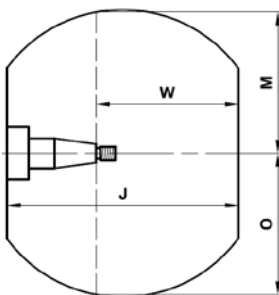

7. SPACE AVAILABLE

$M =$
 $O =$
 $W =$
 $J =$

rev. 03/10/23